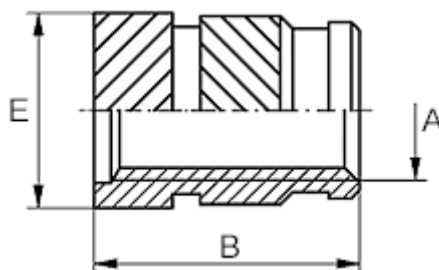

# Data Sheet

Article number: 12860000030800

Description: KLEE-coil 860 000 030.800  
M3 Brass

## Measures

---

Female thread A	= M3
Length B	= 5.8
Min distance to edge	= 2.3
Outer diameter E	= 4.6
Recommended bore diameter W +0.1	= 4.0